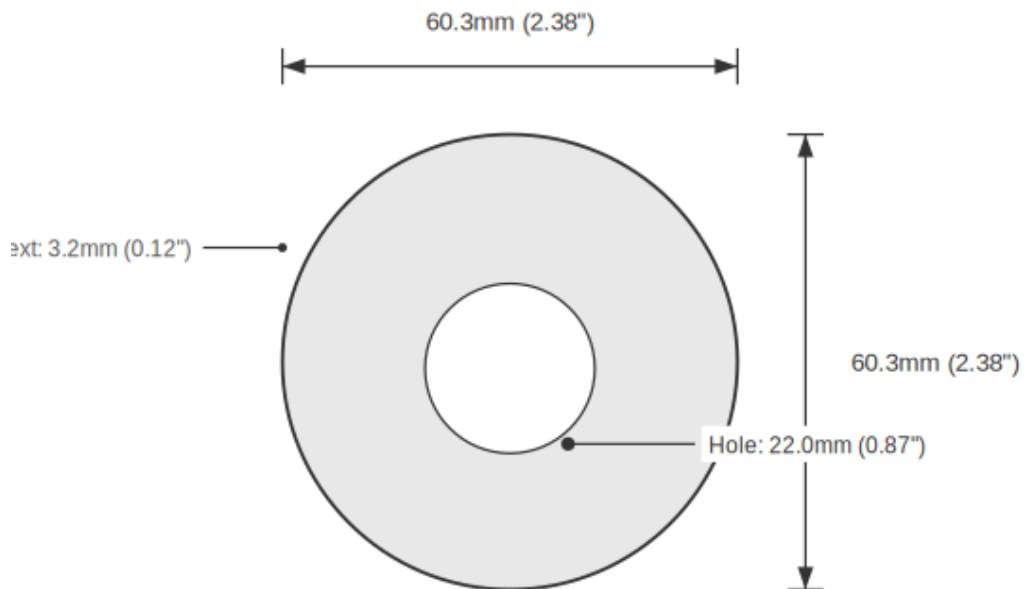

EMERGENCY / STOP Push Button Legend Plate - 22mm White on Black

SKU: CIR60-22-STD-EMSTOP-R-WHI

Category: Ring Tags

Color: White On Black

Device Size: 22mm

ENGRAVED TEXT

Line 1: "EMERGENCY"

Line 2: "STOP"

SPECIFICATIONS	
Device Size	22mm
Tag Dimensions	32.7 x 46.0 mm
Hole Diameter	22mm
Material	2-Ply Laser Engraved Modified Acrylic
Engraving Depth	0.003" (0.076mm) - Depth may vary
Surface Finish	Matte
Thickness	0.0625" (1.6mm)
Cutting Method	Laser

TOLERANCES

Length: +/-0.12" | Width: +/-0.12" | Thickness: +/-5%

DURABILITY & ENVIRONMENT

- UV Tested: 3+ years without significant color change (ISO 4892-3)
- Suitable for outdoor use
- Temperature Range: -40F to 200F

Product: EMERGENCY / STOP Push Button Legend Plate - 22mm White on Black

SKU: CIR60

DIMENSIONS

Overall Width	32.7mm (1.29")
Overall Height	46.0mm (1.81")
Hole Diameter	22.0mm (0.87")
Text Size	3.2mm (0.12")