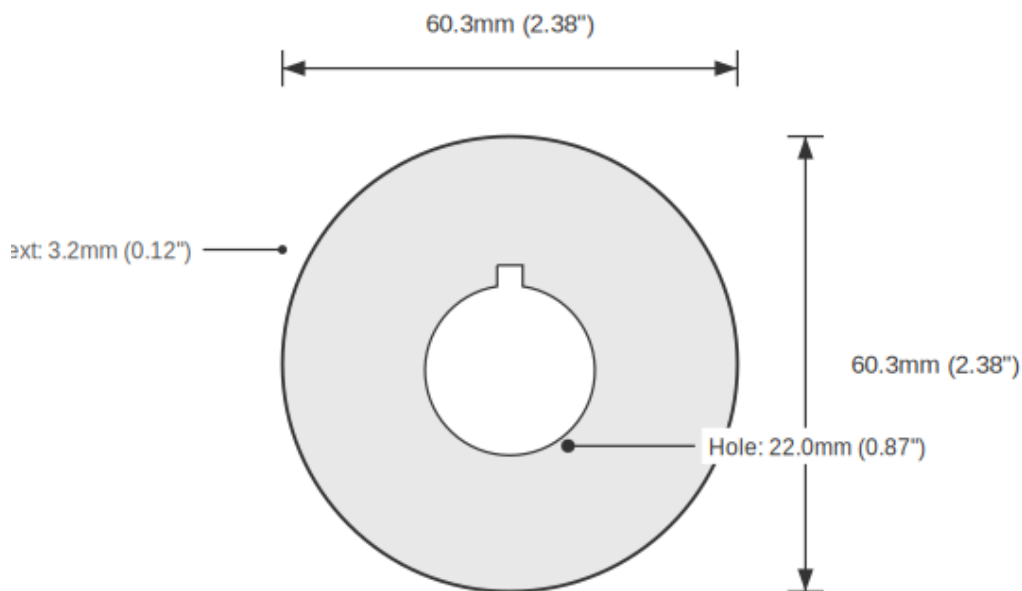

**EMERGENCY / STOP Push Button Legend Plate - 22mm
White on Black (Allen-Bradley)**

SKU: CIR60-22-RW-EMSTOP-R-WHI

Category: Ring Tags

Color: White On Black

Device Size: 22mm

ENGRAVED TEXT

Line 1: "EMERGENCY"

Line 2: "STOP"

SPECIFICATIONS

Device Size	22mm
Tag Dimensions	32.7 x 46.0 mm
Hole Diameter	22mm
Material	2-Ply Laser Engraved Modified Acrylic
Engraving Depth	0.003" (0.076mm) - Depth may vary
Surface Finish	Matte
Thickness	0.0625" (1.6mm)
Cutting Method	Laser

TOLERANCES

Length: +/-0.12" | Width: +/-0.12" | Thickness: +/-5%

DURABILITY & ENVIRONMENT

- UV Tested: 3+ years without significant color change (ISO 4892-3)
- Suitable for outdoor use
- Temperature Range: -40F to 200F

Product: EMERGENCY / STOP Push Button Legend Plate - 22mm White on Black (Allen-Bradley)

SKU: CIR60

DIMENSIONS

Overall Width	32.7mm (1.29")
Overall Height	46.0mm (1.81")
Hole Diameter	22.0mm (0.87")
Text Size	3.2mm (0.12")