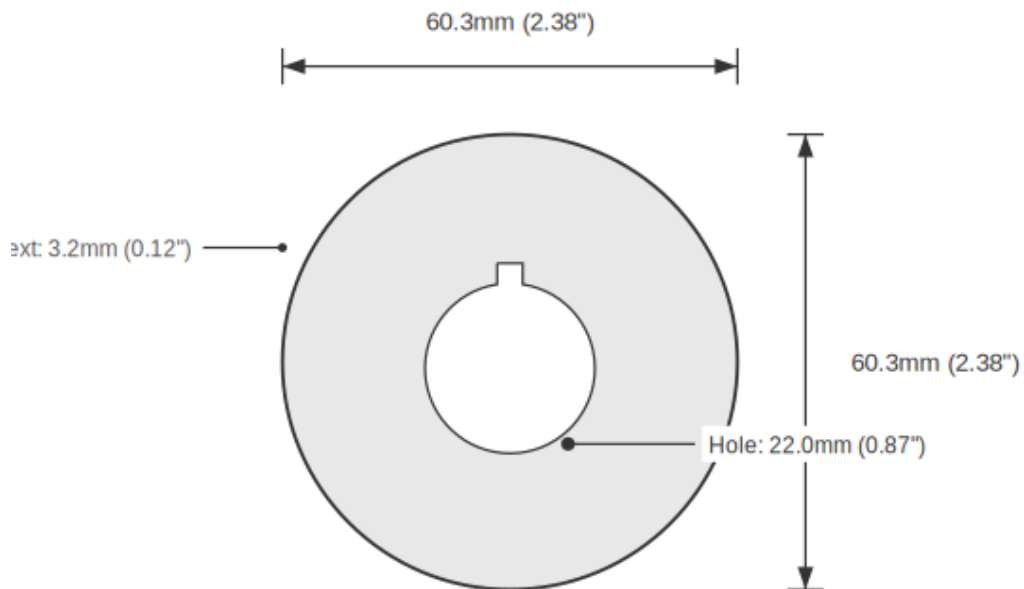

EMERGENCY / STOP Push Button Legend Plate - 22mm Black on White (Allen-Bradley)

SKU: CIR60-22-RW-EMSTOP-R-BLA

Category: Ring Tags

Color: Black On White

Device Size: 22mm

ENGRAVED TEXT

Line 1: "EMERGENCY"

Line 2: "STOP"

SPECIFICATIONS	
Device Size	22mm
Tag Dimensions	32.7 x 46.0 mm
Hole Diameter	22mm
Material	2-Ply Laser Engraved Modified Acrylic
Engraving Depth	0.003" (0.076mm) - Depth may vary
Surface Finish	Matte
Thickness	0.0625" (1.6mm)
Cutting Method	Laser

TOLERANCES

Length: +/-0.12" | Width: +/-0.12" | Thickness: +/-5%

DURABILITY & ENVIRONMENT

- UV Tested: 3+ years without significant color change (ISO 4892-3)
- Suitable for outdoor use
- Temperature Range: -40F to 200F

Product: EMERGENCY / STOP Push Button Legend Plate - 22mm Black on White (Allen-Bradley)

SKU: CIR60

DIMENSIONS

Overall Width	32.7mm (1.29")
Overall Height	46.0mm (1.81")
Hole Diameter	22.0mm (0.87")
Text Size	3.2mm (0.12")