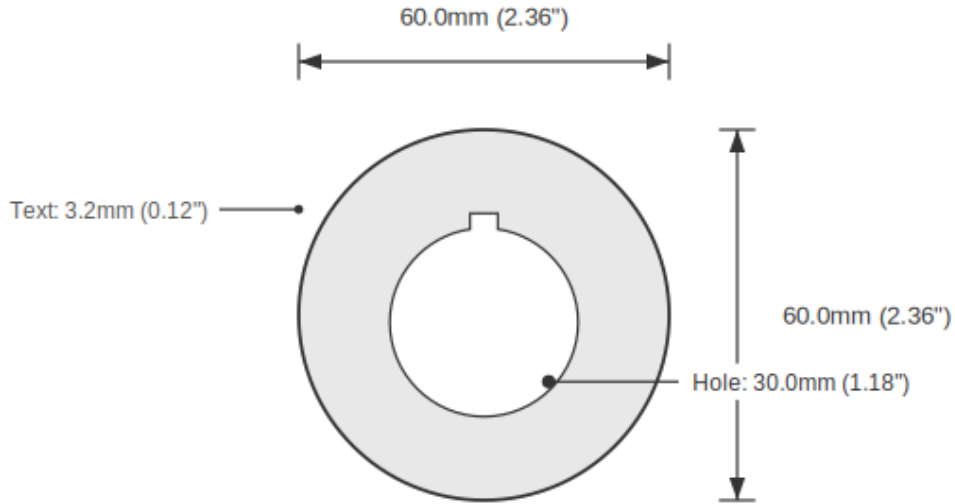

EMERGENCY / STOP Push Button Legend Plate - 30mm White on Black (Allen-Bradley)

SKU: CIR60-30-RW-EMSTOP-R-WHI

Category: Ring Tags

Color: White On Black

Device Size: 30mm

ENGRAVED TEXT

Line 1: "EMERGENCY"

Line 2: "STOP"

SPECIFICATIONS

Device Size	30mm
Tag Dimensions	38.8 x 56.2 mm
Hole Diameter	30mm
Material	2-Ply Laser Engraved Modified Acrylic
Engraving Depth	0.003" (0.076mm) - Depth may vary
Surface Finish	Matte
Thickness	0.0625" (1.6mm)
Cutting Method	Laser

TOLERANCES

Length: +/-0.12" | Width: +/-0.12" | Thickness: +/-5%

DURABILITY & ENVIRONMENT

- UV Tested: 3+ years without significant color change (ISO 4892-3)
- Suitable for outdoor use
- Temperature Range: -40F to 200F

Product: EMERGENCY / STOP Push Button Legend Plate - 30mm White on Black (Allen-Bradley)

SKU: CIR60

DIMENSIONS

Overall Width	38.8mm (1.53")
Overall Height	56.2mm (2.21")
Hole Diameter	30.0mm (1.18")
Text Size	3.2mm (0.12")