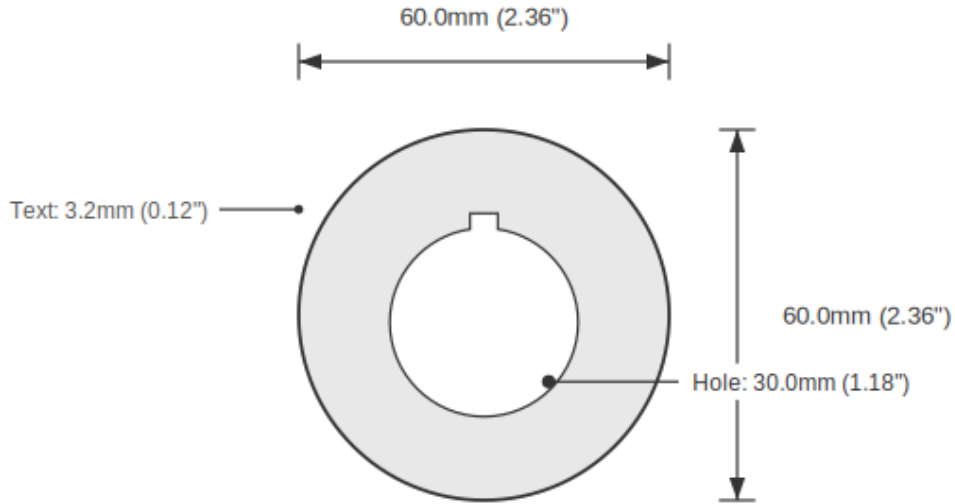

EMERGENCY / STOP Push Button Legend Plate - 30mm Black on White (Allen-Bradley)

SKU: CIR60-30-RW-EMSTOP-R-BLA

Category: Ring Tags

Color: Black On White

Device Size: 30mm

ENGRAVED TEXT

Line 1: "EMERGENCY"

Line 2: "STOP"

SPECIFICATIONS

Device Size	30mm
Tag Dimensions	38.8 x 56.2 mm
Hole Diameter	30mm
Material	2-Ply Laser Engraved Modified Acrylic
Engraving Depth	0.003" (0.076mm) - Depth may vary
Surface Finish	Matte
Thickness	0.0625" (1.6mm)
Cutting Method	Laser

TOLERANCES

Length: +/-0.12" | Width: +/-0.12" | Thickness: +/-5%

DURABILITY & ENVIRONMENT

- UV Tested: 3+ years without significant color change (ISO 4892-3)
- Suitable for outdoor use
- Temperature Range: -40F to 200F

Product: EMERGENCY / STOP Push Button Legend Plate - 30mm Black on White (Allen-Bradley)

SKU: CIR60

DIMENSIONS

Overall Width	38.8mm (1.53")
Overall Height	56.2mm (2.21")
Hole Diameter	30.0mm (1.18")
Text Size	3.2mm (0.12")