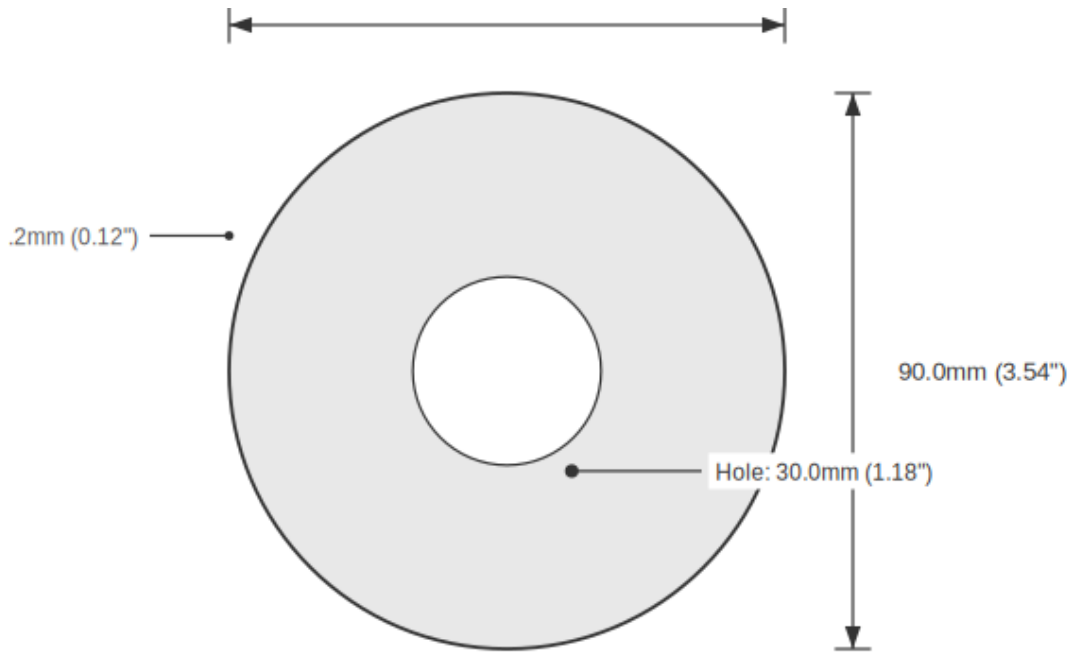

**EMERGENCY / STOP Push Button Legend Plate - 30mm  
White on Black**

SKU: CIR90-30-STD-EMSTOP-R-WHI

Category: Ring Tags

Color: White On Black

Device Size: 30mm

**ENGRAVED TEXT**

Line 1: "EMERGENCY"

Line 2: "STOP"

**SPECIFICATIONS**

Device Size	30mm
Tag Dimensions	38.8 x 56.2 mm
Hole Diameter	30mm
Material	2-Ply Laser Engraved Modified Acrylic
Engraving Depth	0.003" (0.076mm) - Depth may vary
Surface Finish	Matte
Thickness	0.0625" (1.6mm)
Cutting Method	Laser

**TOLERANCES**

Length: +/-0.12" | Width: +/-0.12" | Thickness: +/-5%

**DURABILITY & ENVIRONMENT**

- UV Tested: 3+ years without significant color change (ISO 4892-3)
- Suitable for outdoor use
- Temperature Range: -40F to 200F

**Product: EMERGENCY / STOP Push Button Legend Plate - 30mm White on Black**

SKU: CIR90

**DIMENSIONS**

Overall Width	38.8mm (1.53")
Overall Height	56.2mm (2.21")
Hole Diameter	30.0mm (1.18")
Text Size	3.2mm (0.12")