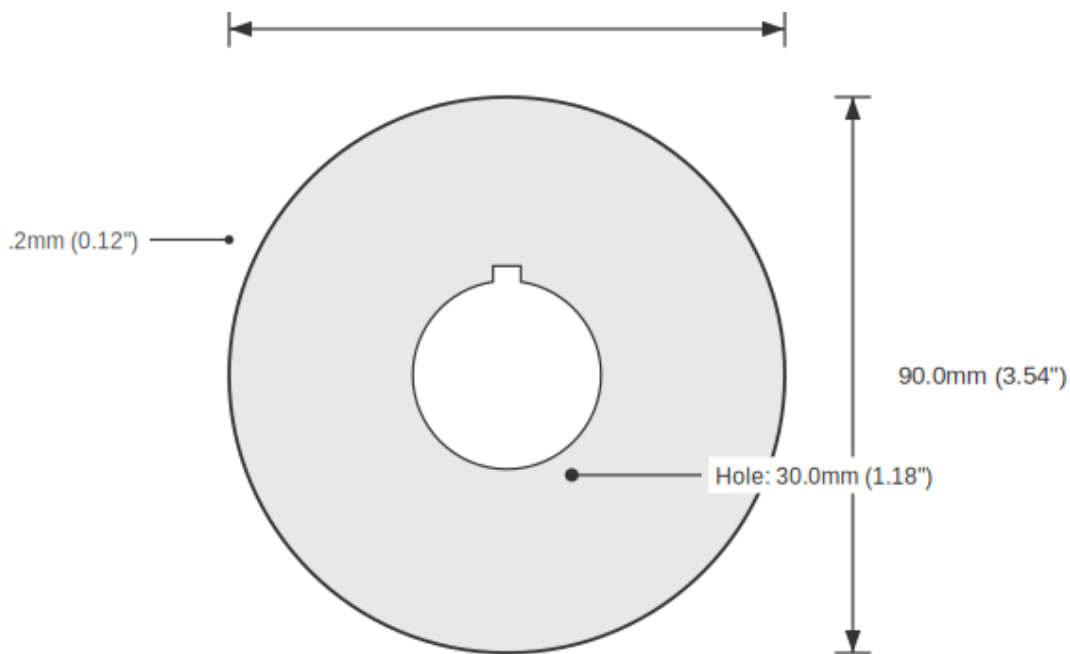

**EMERGENCY / STOP Push Button Legend Plate - 30mm
White on Black (Allen-Bradley)**

SKU: CIR90-30-RW-EMSTOP-R-WHI

Category: Ring Tags

Color: White On Black

Device Size: 30mm

ENGRAVED TEXT

Line 1: "EMERGENCY"

Line 2: "STOP"

SPECIFICATIONS

Device Size	30mm
Tag Dimensions	38.8 x 56.2 mm
Hole Diameter	30mm
Material	2-Ply Laser Engraved Modified Acrylic
Engraving Depth	0.003" (0.076mm) - Depth may vary
Surface Finish	Matte
Thickness	0.0625" (1.6mm)
Cutting Method	Laser

TOLERANCES

Length: +/-0.12" | Width: +/-0.12" | Thickness: +/-5%

DURABILITY & ENVIRONMENT

- UV Tested: 3+ years without significant color change (ISO 4892-3)
- Suitable for outdoor use
- Temperature Range: -40F to 200F

Product: EMERGENCY / STOP Push Button Legend Plate - 30mm White on Black (Allen-Bradley)

SKU: CIR90

DIMENSIONS

Overall Width	38.8mm (1.53")
Overall Height	56.2mm (2.21")
Hole Diameter	30.0mm (1.18")
Text Size	3.2mm (0.12")