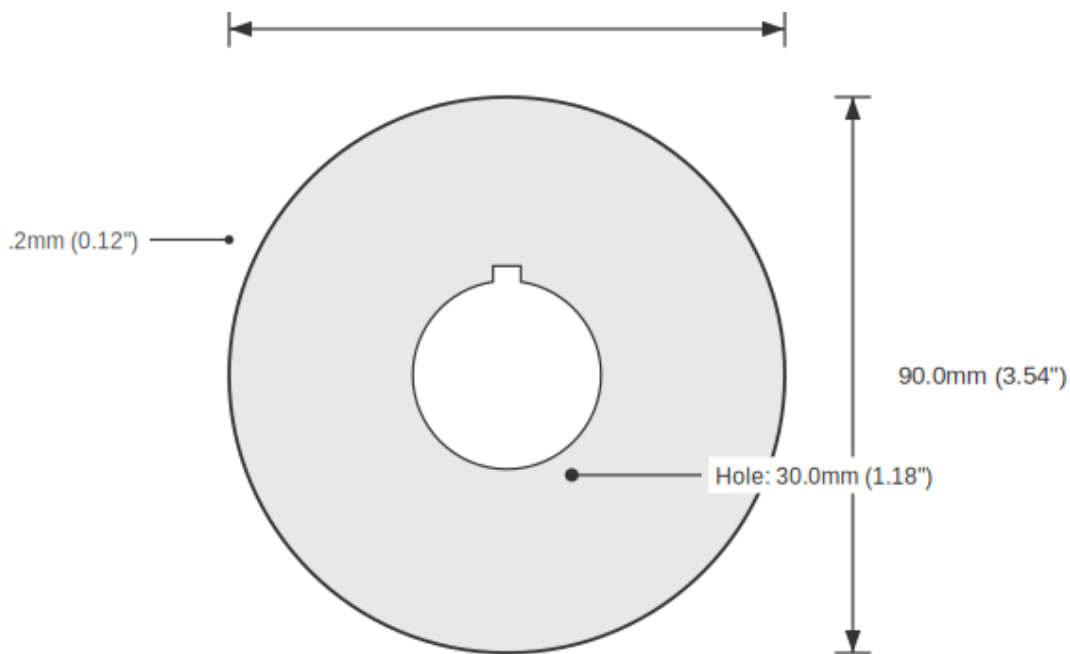

EMERGENCY / STOP Push Button Legend Plate - 30mm Black on White (Allen-Bradley)

SKU: CIR90-30-RW-EMSTOP-R-BLA

Category: Ring Tags

Color: Black On White

Device Size: 30mm

ENGRAVED TEXT

Line 1: "EMERGENCY"

Line 2: "STOP"

SPECIFICATIONS	
Device Size	30mm
Tag Dimensions	38.8 x 56.2 mm
Hole Diameter	30mm
Material	2-Ply Laser Engraved Modified Acrylic
Engraving Depth	0.003" (0.076mm) - Depth may vary
Surface Finish	Matte
Thickness	0.0625" (1.6mm)
Cutting Method	Laser

TOLERANCES

Length: +/-0.12" | Width: +/-0.12" | Thickness: +/-5%

DURABILITY & ENVIRONMENT

- UV Tested: 3+ years without significant color change (ISO 4892-3)
- Suitable for outdoor use
- Temperature Range: -40F to 200F

Product: EMERGENCY / STOP Push Button Legend Plate - 30mm Black on White (Allen-Bradley)

SKU: CIR90

DIMENSIONS

Overall Width	38.8mm (1.53")
Overall Height	56.2mm (2.21")
Hole Diameter	30.0mm (1.18")
Text Size	3.2mm (0.12")