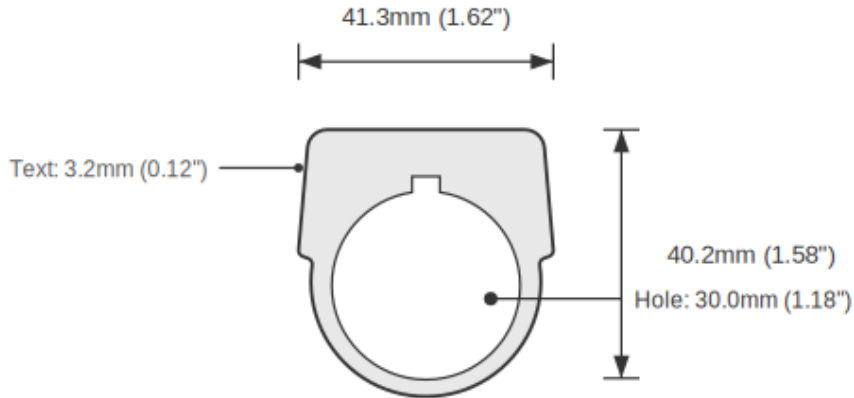

STATION 4 Push Button Legend Plate - 30mm White on Green (Allen-Bradley)

SKU: TB-R30-STATION-4-ROC-WHI

Category: Ring Tags

Color: White On Green

Device Size: 30mm

ENGRAVED TEXT

Line 1: "STATION 4"

SPECIFICATIONS

Device Size	30mm
Tag Dimensions	38.8 x 56.2 mm
Hole Diameter	30mm
Material	2-Ply Laser Engraved Modified Acrylic
Engraving Depth	0.003" (0.076mm) - Depth may vary
Surface Finish	Matte
Thickness	0.0625" (1.6mm)
Cutting Method	Laser

TOLERANCES

Length: +/-0.12" | Width: +/-0.12" | Thickness: +/-5%

DURABILITY & ENVIRONMENT

- UV Tested: 3+ years without significant color change (ISO 4892-3)
- Suitable for outdoor use
- Temperature Range: -40F to 200F

Product: STATION 4 Push Button Legend Plate - 30mm White on Green (Allen-Bradley)

SKU: TB-R3

DIMENSIONS

Overall Width	38.8mm (1.53")
Overall Height	56.2mm (2.21")
Hole Diameter	30.0mm (1.18")
Text Size	3.2mm (0.12")