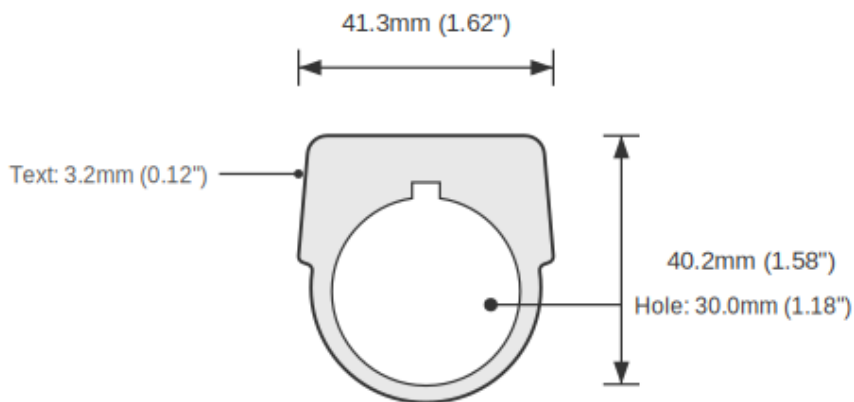

Device Size	30mm
Tag Dimensions	38.8 x 56.2 mm
Hole Diameter	30mm
Material	2-Ply Laser Engraved Modified Acrylic
Engraving Depth	0.003" (0.076mm) - Depth may vary
Surface Finish	Matte
Thickness	0.0625" (1.6mm)
Cutting Method	Laser

TOLERANCES

Length: +/-0.12" | Width: +/-0.12" | Thickness: +/-5%

DURABILITY & ENVIRONMENT

- UV Tested: 3+ years without significant color change (ISO 4892-3)
- Suitable for outdoor use
- Temperature Range: -40F to 200F

Product: GUARD OPEN Push Button Legend Plate - 30mm Black on White (Allen-Bradley)

SKU: TB-R3

DIMENSIONS

Overall Width	38.8mm (1.53")
Overall Height	56.2mm (2.21")
Hole Diameter	30.0mm (1.18")
Text Size	3.2mm (0.12")

NOTES

1. All dimensions in millimeters unless otherwise noted
2. Drawing not to scale
3. See page 1 for manufacturing tolerances
4. Custom sizes available upon request