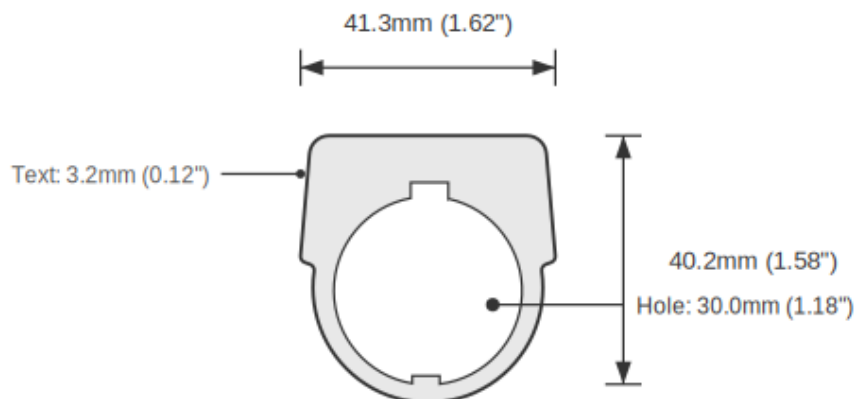

Device Size	30mm
Tag Dimensions	38.8 x 56.2 mm
Hole Diameter	30mm
Material	2-Ply Laser Engraved Modified Acrylic
Engraving Depth	0.003" (0.076mm) - Depth may vary
Surface Finish	Matte
Thickness	0.0625" (1.6mm)
Cutting Method	Laser

TOLERANCES

Length: +/-0.12" | Width: +/-0.12" | Thickness: +/-5%

DURABILITY & ENVIRONMENT

- UV Tested: 3+ years without significant color change (ISO 4892-3)
- Suitable for outdoor use
- Temperature Range: -40F to 200F

Product: DOOR OPEN Push Button Legend Plate - 30mm White on Black (Schneider Electric)

SKU: TB-R3

DIMENSIONS

Overall Width	38.8mm (1.53")
Overall Height	56.2mm (2.21")
Hole Diameter	30.0mm (1.18")
Text Size	3.2mm (0.12")

NOTES

1. All dimensions in millimeters unless otherwise noted
2. Drawing not to scale
3. See page 1 for manufacturing tolerances
4. Custom sizes available upon request