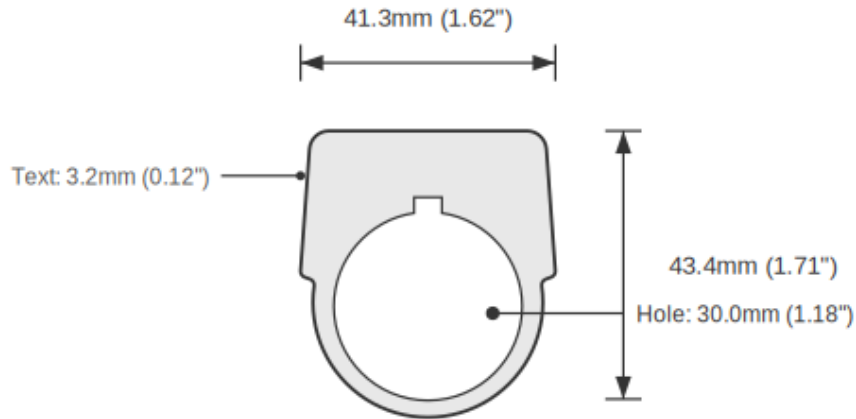

**OPEN / CLOSE Push Button Legend Plate - 30mm White on Green (Allen-Bradley)**

SKU: TB-R30-OPEN-CLOSE-ROC-WHI

Category: Ring Tags

Color: White On Green

Device Size: 30mm

**ENGRAVED TEXT**

Line 1: "OPEN"  
Line 2: "CLOSE"

**SPECIFICATIONS**

Device Size	30mm
Tag Dimensions	38.8 x 56.2 mm
Hole Diameter	30mm
Material	2-Ply Laser Engraved Modified Acrylic
Engraving Depth	0.003" (0.076mm) - Depth may vary
Surface Finish	Matte
Thickness	0.0625" (1.6mm)
Cutting Method	Laser

**TOLERANCES**

Length: +/-0.12" | Width: +/-0.12" | Thickness: +/-5%

**DURABILITY & ENVIRONMENT**

- UV Tested: 3+ years without significant color change (ISO 4892-3)
- Suitable for outdoor use
- Temperature Range: -40F to 200F

**Product: OPEN / CLOSE Push Button Legend Plate - 30mm White on Green (Allen-Bradley)**

SKU: TB-R3

**DIMENSIONS**

Overall Width	38.8mm (1.53")
Overall Height	56.2mm (2.21")
Hole Diameter	30.0mm (1.18")
Text Size	3.2mm (0.12")