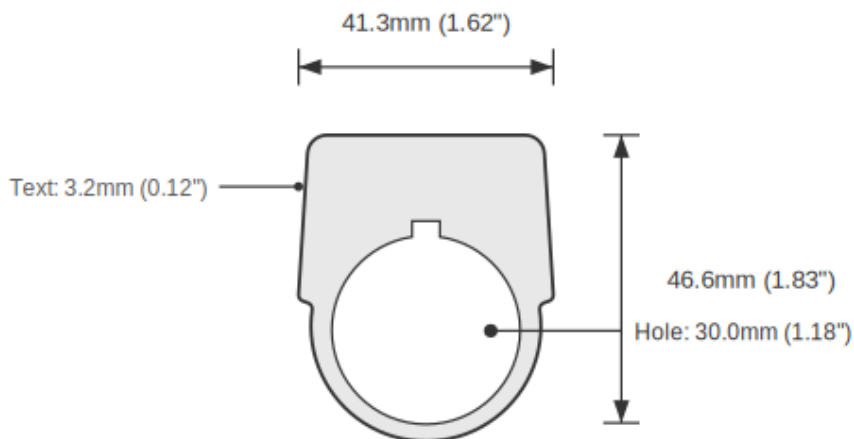

SPECIFICATIONS

Device Size	30mm
Tag Dimensions	38.8 x 56.2 mm
Hole Diameter	30mm
Material	2-Ply Laser Engraved Modified Acrylic
Engraving Depth	0.003" (0.076mm) - Depth may vary
Surface Finish	Matte
Thickness	0.0625" (1.6mm)
Cutting Method	Laser

TOLERANCES

Length: +/-0.12" | Width: +/-0.12" | Thickness: +/-5%

DURABILITY & ENVIRONMENT

- UV Tested: 3+ years without significant color change (ISO 4892-3)
- Suitable for outdoor use
- Temperature Range: -40F to 200F

Product: LOCAL / OFF / REMOTE Push Button Legend Plate - 30mm Black on White (Allen-Bradley)

SKU: TB-R3

DIMENSIONS

Overall Width	38.8mm (1.53")
Overall Height	56.2mm (2.21")
Hole Diameter	30.0mm (1.18")
Text Size	3.2mm (0.12")

NOTES

1. All dimensions in millimeters unless otherwise noted
2. Drawing not to scale
3. See page 1 for manufacturing tolerances
4. Custom sizes available upon request