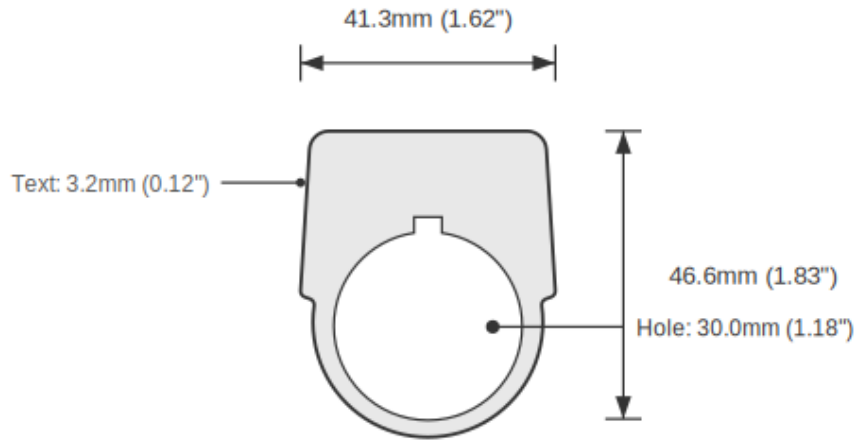

SPECIFICATIONS

Device Size	30mm
Tag Dimensions	38.8 x 56.2 mm
Hole Diameter	30mm
Material	2-Ply Laser Engraved Modified Acrylic
Engraving Depth	0.003" (0.076mm) - Depth may vary
Surface Finish	Matte
Thickness	0.0625" (1.6mm)
Cutting Method	Laser

TOLERANCES

Length: +/-0.12" | Width: +/-0.12" | Thickness: +/-5%

DURABILITY & ENVIRONMENT

- UV Tested: 3+ years without significant color change (ISO 4892-3)
- Suitable for outdoor use
- Temperature Range: -40F to 200F

Product: LOCAL / OFF / REMOTE Push Button Legend Plate - 30mm White on Red (Allen-Bradley)

SKU: TB-R3

DIMENSIONS

Overall Width	38.8mm (1.53")
Overall Height	56.2mm (2.21")
Hole Diameter	30.0mm (1.18")
Text Size	3.2mm (0.12")

NOTES

1. All dimensions in millimeters unless otherwise noted
2. Drawing not to scale
3. See page 1 for manufacturing tolerances
4. Custom sizes available upon request