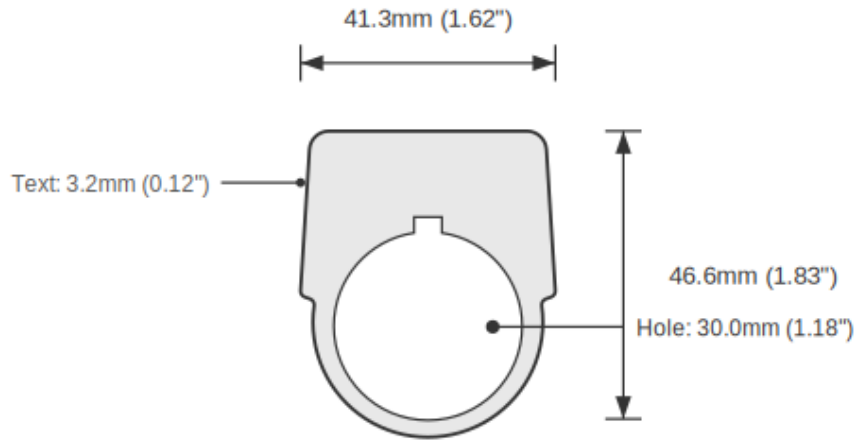

SPECIFICATIONS

Device Size	30mm
Tag Dimensions	38.8 x 56.2 mm
Hole Diameter	30mm
Material	2-Ply Laser Engraved Modified Acrylic
Engraving Depth	0.003" (0.076mm) - Depth may vary
Surface Finish	Matte
Thickness	0.0625" (1.6mm)
Cutting Method	Laser

TOLERANCES

Length: +/-0.12" | Width: +/-0.12" | Thickness: +/-5%

DURABILITY & ENVIRONMENT

- UV Tested: 3+ years without significant color change (ISO 4892-3)
- Suitable for outdoor use
- Temperature Range: -40F to 200F

Product: RUN / OFF / JOG Push Button Legend Plate - 30mm Black on White (Allen-Bradley)

SKU: TB-R3

DIMENSIONS

Overall Width	38.8mm (1.53")
Overall Height	56.2mm (2.21")
Hole Diameter	30.0mm (1.18")
Text Size	3.2mm (0.12")

NOTES

1. All dimensions in millimeters unless otherwise noted
2. Drawing not to scale
3. See page 1 for manufacturing tolerances
4. Custom sizes available upon request