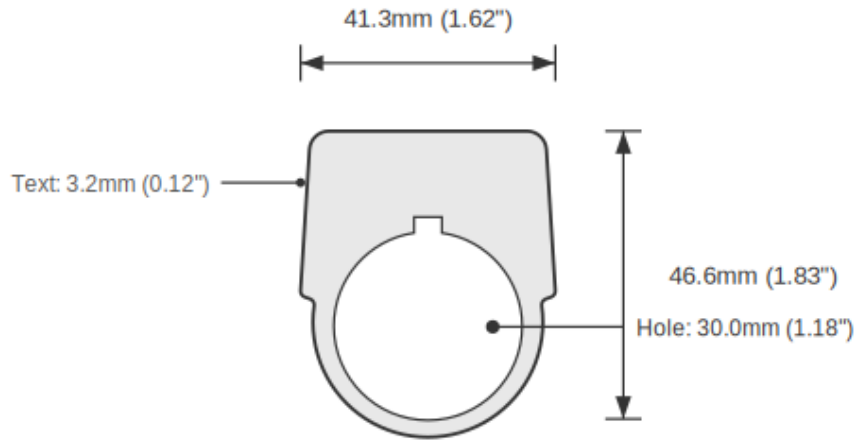

**SPECIFICATIONS**

Device Size	30mm
Tag Dimensions	38.8 x 56.2 mm
Hole Diameter	30mm
Material	2-Ply Laser Engraved Modified Acrylic
Engraving Depth	0.003" (0.076mm) - Depth may vary
Surface Finish	Matte
Thickness	0.0625" (1.6mm)
Cutting Method	Laser

**TOLERANCES**

Length: +/-0.12" | Width: +/-0.12" | Thickness: +/-5%

**DURABILITY & ENVIRONMENT**

- UV Tested: 3+ years without significant color change (ISO 4892-3)
- Suitable for outdoor use
- Temperature Range: -40F to 200F

**Product: RUN / OFF / JOG Push Button Legend Plate - 30mm White on Green (Allen-Bradley)**

SKU: TB-R3

**DIMENSIONS**

Overall Width	38.8mm (1.53")
Overall Height	56.2mm (2.21")
Hole Diameter	30.0mm (1.18")
Text Size	3.2mm (0.12")

**NOTES**

1. All dimensions in millimeters unless otherwise noted
2. Drawing not to scale
3. See page 1 for manufacturing tolerances
4. Custom sizes available upon request