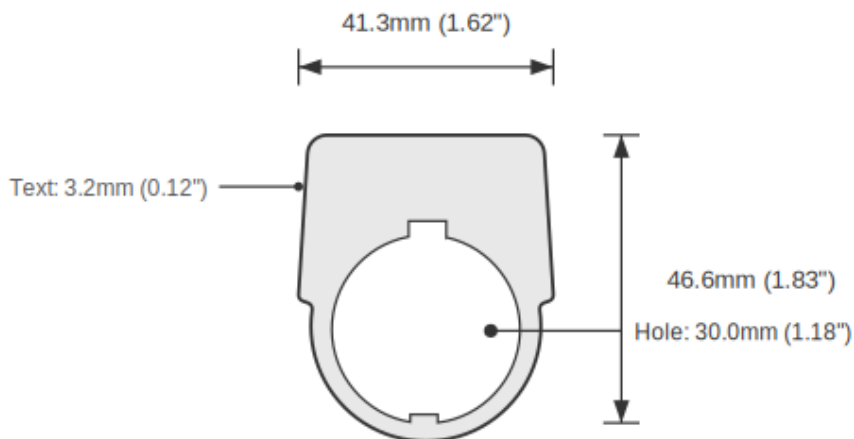

**SPECIFICATIONS**

Device Size	30mm
Tag Dimensions	38.8 x 56.2 mm
Hole Diameter	30mm
Material	2-Ply Laser Engraved Modified Acrylic
Engraving Depth	0.003" (0.076mm) - Depth may vary
Surface Finish	Matte
Thickness	0.0625" (1.6mm)
Cutting Method	Laser

**TOLERANCES**

Length: +/-0.12" | Width: +/-0.12" | Thickness: +/-5%

**DURABILITY & ENVIRONMENT**

- UV Tested: 3+ years without significant color change (ISO 4892-3)
- Suitable for outdoor use
- Temperature Range: -40F to 200F

## DIMENSIONS

Overall Width	38.8mm (1.53")
Overall Height	56.2mm (2.21")
Hole Diameter	30.0mm (1.18")
Text Size	3.2mm (0.12")

## NOTES

1. All dimensions in millimeters unless otherwise noted
2. Drawing not to scale
3. See page 1 for manufacturing tolerances
4. Custom sizes available upon request