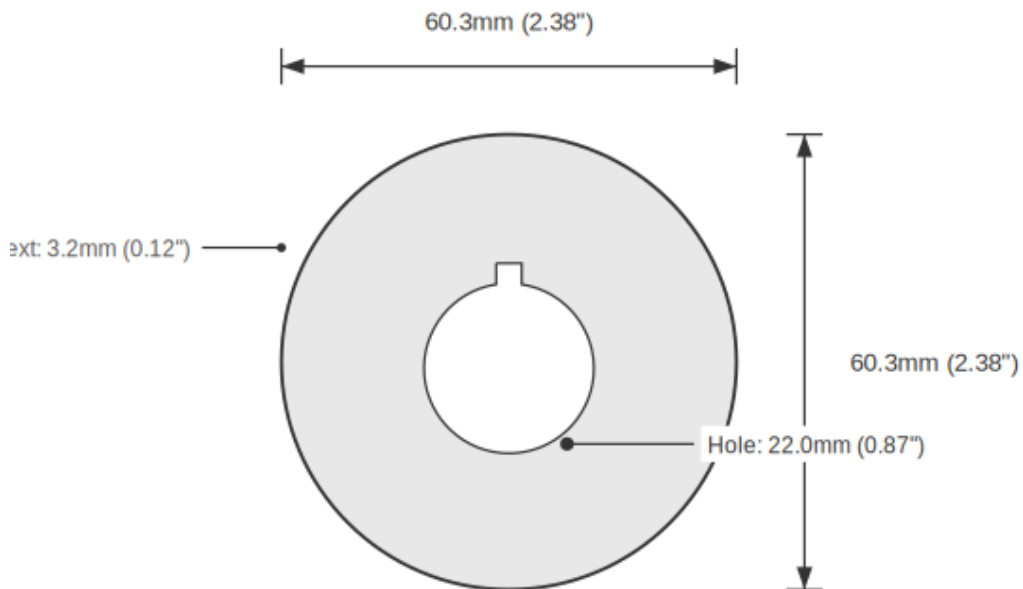

Device Size	22mm
Tag Dimensions	32.7 x 46.0 mm
Hole Diameter	22mm
Material	2-Ply Laser Engraved Modified Acrylic
Engraving Depth	0.003" (0.076mm) - Depth may vary
Surface Finish	Matte
Thickness	0.0625" (1.6mm)
Cutting Method	Laser

**TOLERANCES**

Length: +/-0.12" | Width: +/-0.12" | Thickness: +/-5%

**DURABILITY & ENVIRONMENT**

- UV Tested: 3+ years without significant color change (ISO 4892-3)
- Suitable for outdoor use
- Temperature Range: -40F to 200F

## DIMENSIONS

Overall Width	32.7mm (1.29")
Overall Height	46.0mm (1.81")
Hole Diameter	22.0mm (0.87")
Text Size	3.2mm (0.12")

## NOTES

1. All dimensions in millimeters unless otherwise noted
2. Drawing not to scale
3. See page 1 for manufacturing tolerances
4. Custom sizes available upon request