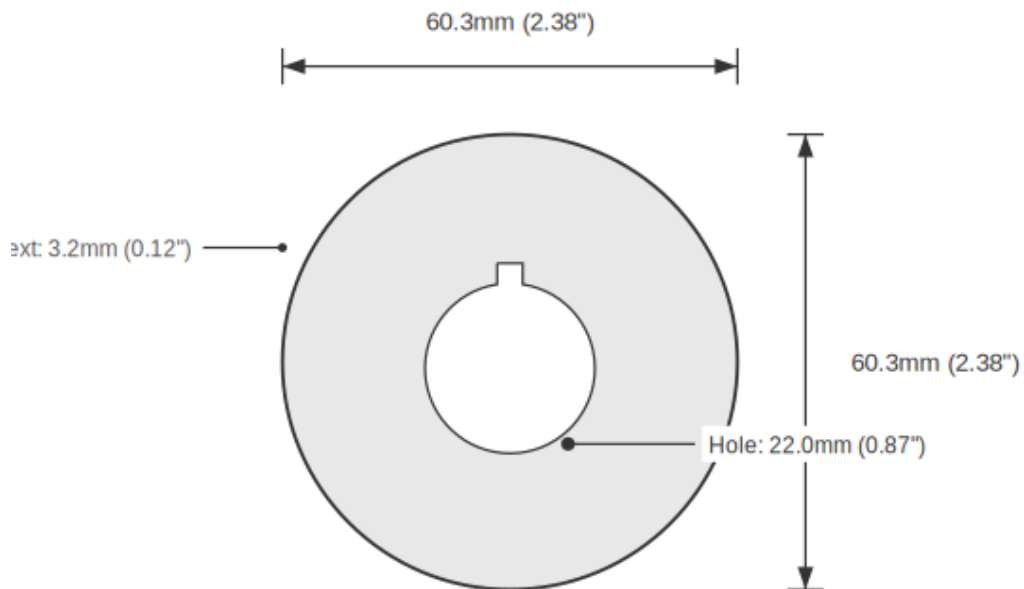

Device Size	22mm
Tag Dimensions	32.7 x 46.0 mm
Hole Diameter	22mm
Material	2-Ply Engraved Modified Acrylic
Engraving Depth	0.003" (0.076mm) - Depth may vary
Surface Finish	Matte
Thickness	0.0625" (1.6mm)
Cutting Method	Precision Cut

TOLERANCES

Length: +/-0.12" | Width: +/-0.12" | Thickness: +/-5%

DURABILITY & ENVIRONMENT

- UV Tested: 3+ years without significant color change (ISO 4892-3)
- Suitable for outdoor use
- Temperature Range: -40F to 200F

Product: ON OFF Push Button Legend Plate - 22mm White on Green (Allen-Bradley)

SKU: TB-R2

DIMENSIONS

Overall Width	32.7mm (1.29")
Overall Height	46.0mm (1.81")
Hole Diameter	22.0mm (0.87")
Text Size	3.2mm (0.12")

NOTES

1. All dimensions in millimeters unless otherwise noted
2. Drawing not to scale
3. See page 1 for manufacturing tolerances
4. Custom sizes available upon request