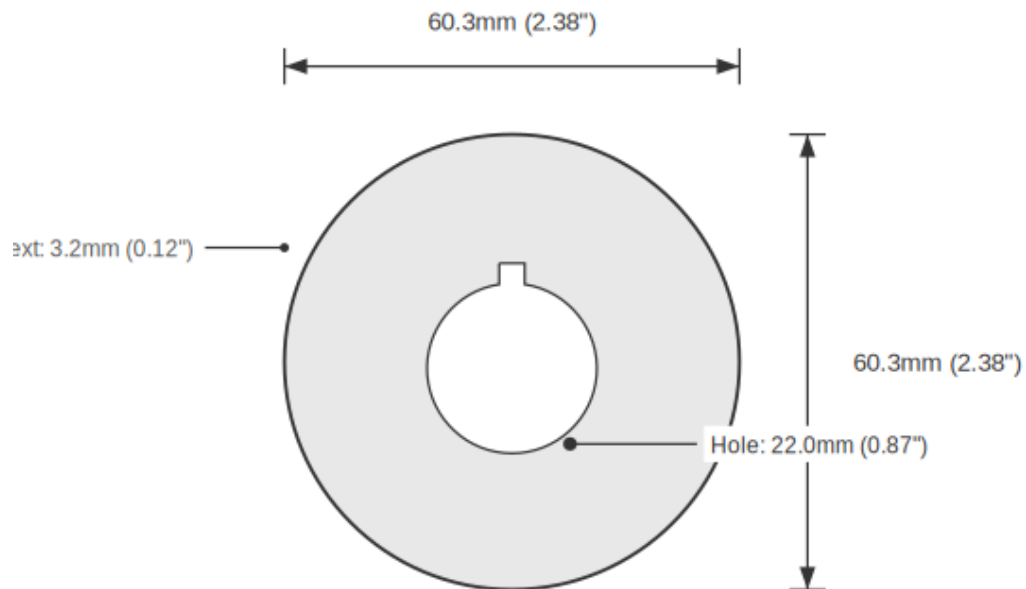

**OPEN    CLOSE Push Button Legend Plate - 22mm White on Green (Allen-Bradley)**

SKU: TB-R22-OPENCLOSE-C60-TL-3c656b-WHI

Category: Ring Tags

Color: White On Green

Device Size: 22mm

**ENGRAVED TEXT**

Line 1: "OPEN    CLOSE"

**SPECIFICATIONS**

Device Size	22mm
Tag Dimensions	32.7 x 46.0 mm
Hole Diameter	22mm
Material	2-Ply Laser Engraved Modified Acrylic
Engraving Depth	0.003" (0.076mm) - Depth may vary
Surface Finish	Matte
Thickness	0.0625" (1.6mm)
Cutting Method	Laser

**TOLERANCES**

Length: +/-0.12" | Width: +/-0.12" | Thickness: +/-5%

**DURABILITY & ENVIRONMENT**

- UV Tested: 3+ years without significant color change (ISO 4892-3)
- Suitable for outdoor use
- Temperature Range: -40F to 200F

## DIMENSIONS

Overall Width	32.7mm (1.29")
Overall Height	46.0mm (1.81")
Hole Diameter	22.0mm (0.87")
Text Size	3.2mm (0.12")