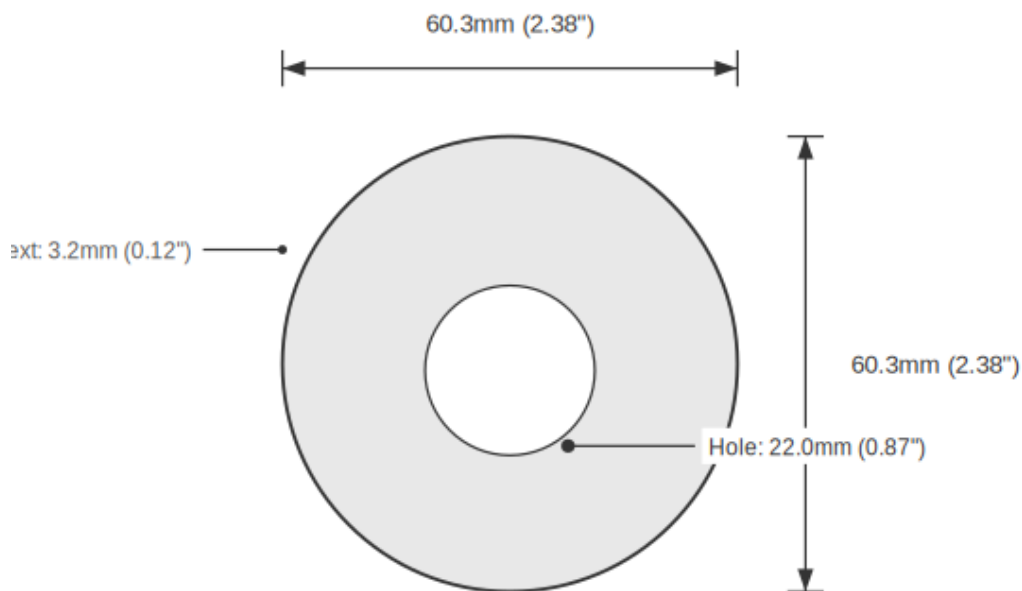

**CONTROL OFF Push Button Legend Plate - 22mm
White on Green**

SKU: TB-R22-CONTROLOFF-C60-TL-5228f4-WHI

Category: Ring Tags

Color: White On Green

Device Size: 22mm

ENGRAVED TEXT

Line 1: "CONTROL OFF"

SPECIFICATIONS

Device Size	22mm
Tag Dimensions	32.7 x 46.0 mm
Hole Diameter	22mm
Material	2-Ply Laser Engraved Modified Acrylic
Engraving Depth	0.003" (0.076mm) - Depth may vary
Surface Finish	Matte
Thickness	0.0625" (1.6mm)
Cutting Method	Laser

TOLERANCES

Length: +/-0.12" | Width: +/-0.12" | Thickness: +/-5%

DURABILITY & ENVIRONMENT

- UV Tested: 3+ years without significant color change (ISO 4892-3)
- Suitable for outdoor use
- Temperature Range: -40F to 200F

Product: CONTROL OFF Push Button Legend Plate - 22mm White on Green

SKU: TB-R2

DIMENSIONS

Overall Width	32.7mm (1.29")
Overall Height	46.0mm (1.81")
Hole Diameter	22.0mm (0.87")
Text Size	3.2mm (0.12")

NOTES