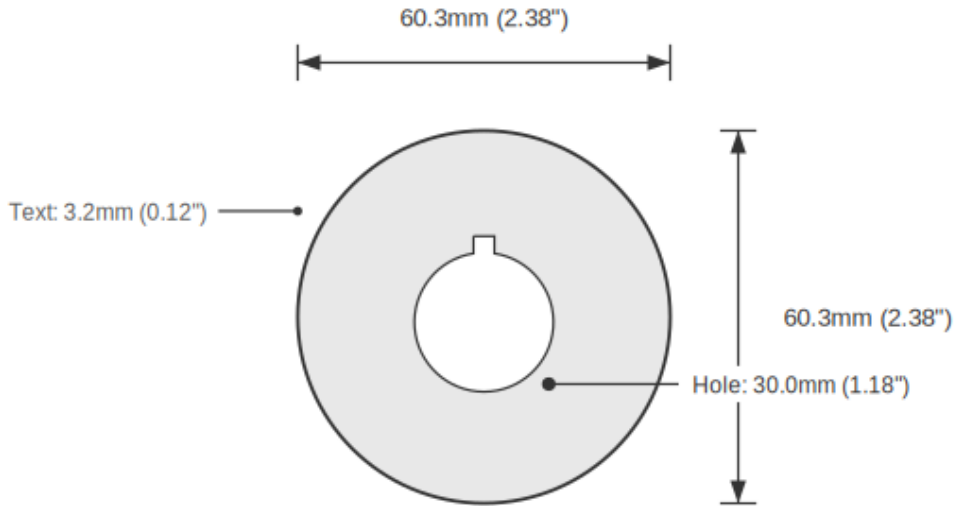

EMERGENCY / STOP Push Button Legend Plate - 22mm White on Red

SKU: CIR60-22-RW-EMSTOP-R

Category: Ring Tags

Color: White On Red

Device Size: 30mm

ENGRAVED TEXT

Line 1: "EMERGENCY"

Line 2: "STOP"

SPECIFICATIONS

Device Size	30mm
Tag Dimensions	38.8 x 56.2 mm
Hole Diameter	30mm
Material	2-Ply Laser Engraved Modified Acrylic
Engraving Depth	0.003" (0.076mm) - Depth may vary
Surface Finish	Matte
Thickness	0.0625" (1.6mm)
Cutting Method	Laser

TOLERANCES

Length: +/-0.12" | Width: +/-0.12" | Thickness: +/-5%

DURABILITY & ENVIRONMENT

- UV Tested: 3+ years without significant color change (ISO 4892-3)
- Suitable for outdoor use
- Temperature Range: -40F to 200F

Product: EMERGENCY / STOP Push Button Legend Plate - 22mm White on Red

SKU: CIR60

DIMENSIONS

Overall Width	38.8mm (1.53")
Overall Height	56.2mm (2.21")
Hole Diameter	30.0mm (1.18")
Text Size	3.2mm (0.12")