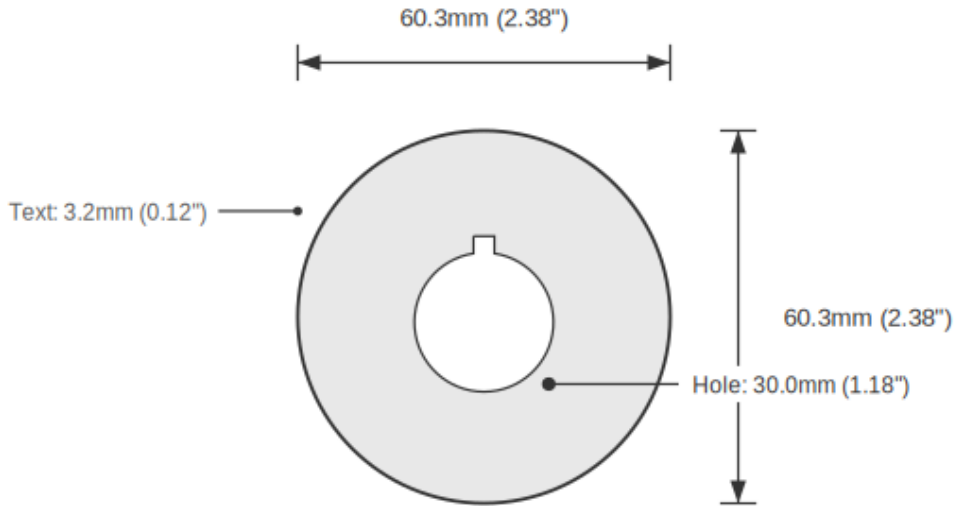

EMERGENCY / STOP Push Button Legend Plate - 22mm Black on Yellow

SKU: CIR60-22-RW-EMSTOP-Y

Category: Ring Tags

Color: Black On Yellow

Device Size: 30mm

ENGRAVED TEXT

Line 1: "EMERGENCY"

Line 2: "STOP"

SPECIFICATIONS

Device Size	30mm
Tag Dimensions	38.8 x 56.2 mm
Hole Diameter	30mm
Material	2-Ply Laser Engraved Modified Acrylic
Engraving Depth	0.003" (0.076mm) - Depth may vary
Surface Finish	Matte
Thickness	0.0625" (1.6mm)
Cutting Method	Laser

TOLERANCES

Length: +/-0.12" | Width: +/-0.12" | Thickness: +/-5%

DURABILITY & ENVIRONMENT

- UV Tested: 3+ years without significant color change (ISO 4892-3)
- Suitable for outdoor use
- Temperature Range: -40F to 200F

Product: EMERGENCY / STOP Push Button Legend Plate - 22mm Black on Yellow

SKU: CIR60

DIMENSIONS

Overall Width	38.8mm (1.53")
Overall Height	56.2mm (2.21")
Hole Diameter	30.0mm (1.18")
Text Size	3.2mm (0.12")