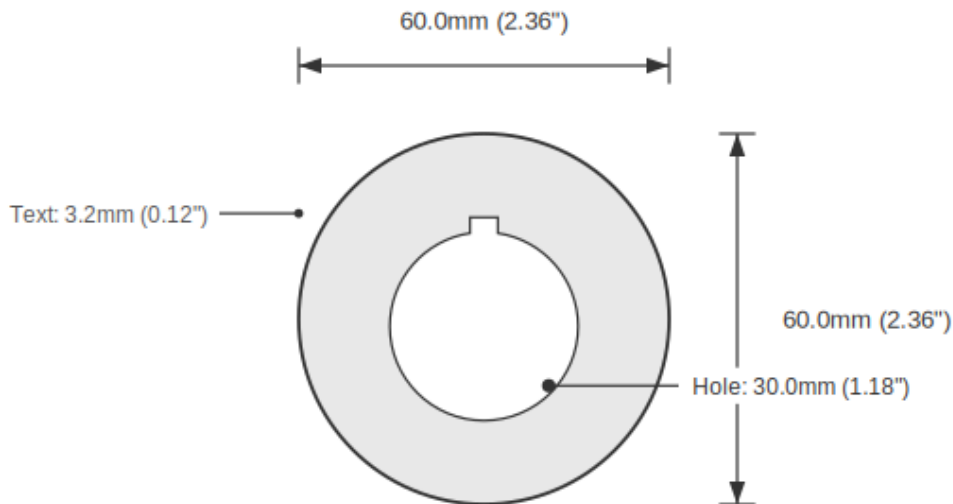

## EMERGENCY / STOP Push Button Legend Plate - 30mm White on Red

SKU: CIR60-30-RW-EMSTOP-R

Category: Ring Tags

Color: White On Red

Device Size: 30mm

### SPECIFICATIONS

Device Size	30mm
Tag Dimensions	38.8 x 56.2 mm
Hole Diameter	30mm
Material	2-Ply Laser Engraved Modified Acrylic
Engraving Depth	0.003" (0.076mm) - Depth may vary
Surface Finish	Matte
Thickness	0.0625" (1.6mm)
Cutting Method	Laser

### TOLERANCES

Length: +/-0.12" | Width: +/-0.12" | Thickness: +/-5%

## DIMENSIONS

Overall Width	38.8mm (1.53")
Overall Height	56.2mm (2.21")
Hole Diameter	30.0mm (1.18")
Text Size	3.2mm (0.12")