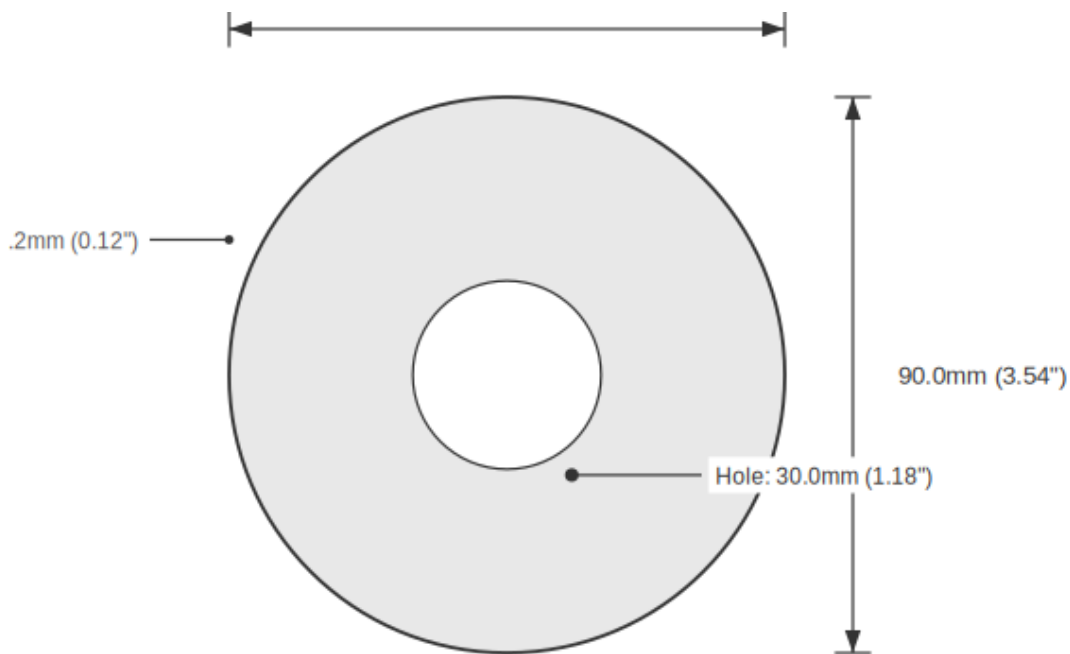

EMERGENCY / STOP Push Button Legend Plate - 30mm White on Red

SKU: CIR90-30-STD-EMSTOP-R

Category: Ring Tags

Color: White On Red

Device Size: 30mm

ENGRAVED TEXT

Line 1: "EMERGENCY"

Line 2: "STOP"

SPECIFICATIONS

Device Size	30mm
Tag Dimensions	38.8 x 56.2 mm
Hole Diameter	30mm
Material	2-Ply Laser Engraved Modified Acrylic
Engraving Depth	0.003" (0.076mm) - Depth may vary
Surface Finish	Matte
Thickness	0.0625" (1.6mm)
Cutting Method	Laser

TOLERANCES

Length: +/-0.12" | Width: +/-0.12" | Thickness: +/-5%

DURABILITY & ENVIRONMENT

- UV Tested: 3+ years without significant color change (ISO 4892-3)
- Suitable for outdoor use
- Temperature Range: -40F to 200F

Product: EMERGENCY / STOP Push Button Legend Plate - 30mm White on Red

SKU: CIR90

DIMENSIONS

Overall Width	38.8mm (1.53")
Overall Height	56.2mm (2.21")
Hole Diameter	30.0mm (1.18")
Text Size	3.2mm (0.12")