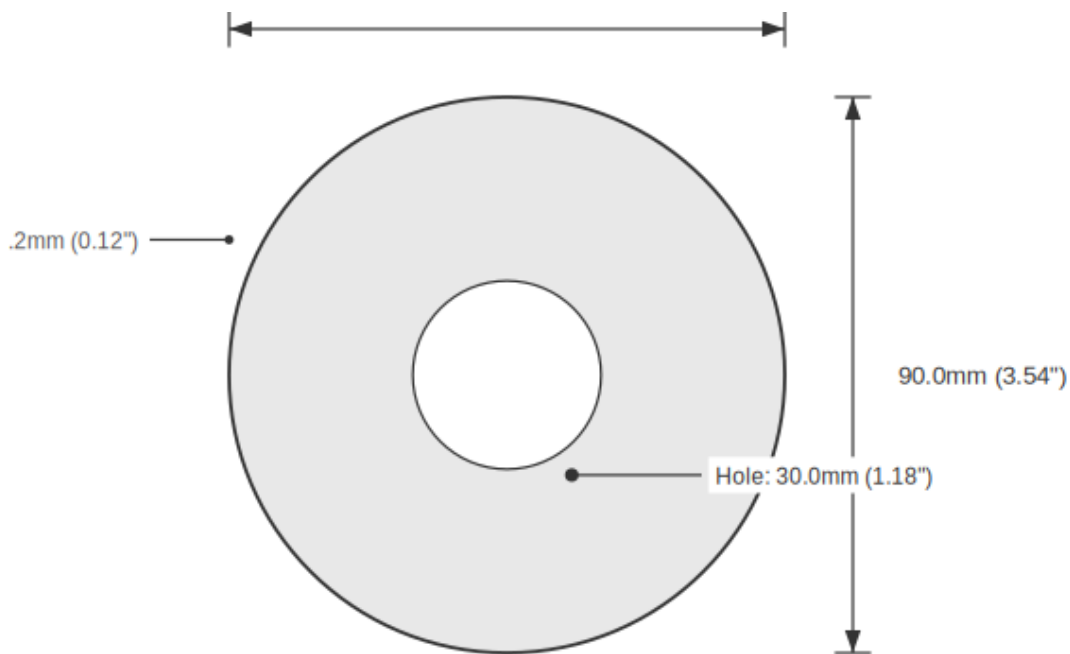

EMERGENCY / STOP Push Button Legend Plate - 30mm Black on Yellow

SKU: CIR90-30-STD-EMSTOP-Y

Category: Ring Tags

Color: Black On Yellow

Device Size: 30mm

ENGRAVED TEXT

Line 1: "EMERGENCY"

Line 2: "STOP"

SPECIFICATIONS	
Device Size	30mm
Tag Dimensions	38.8 x 56.2 mm
Hole Diameter	30mm
Material	2-Ply Laser Engraved Modified Acrylic
Engraving Depth	0.003" (0.076mm) - Depth may vary
Surface Finish	Matte
Thickness	0.0625" (1.6mm)
Cutting Method	Laser

TOLERANCES

Length: +/-0.12" | Width: +/-0.12" | Thickness: +/-5%

DURABILITY & ENVIRONMENT

- UV Tested: 3+ years without significant color change (ISO 4892-3)
- Suitable for outdoor use
- Temperature Range: -40F to 200F

Product: EMERGENCY / STOP Push Button Legend Plate - 30mm Black on Yellow

SKU: CIR90

DIMENSIONS

Overall Width	38.8mm (1.53")
Overall Height	56.2mm (2.21")
Hole Diameter	30.0mm (1.18")
Text Size	3.2mm (0.12")