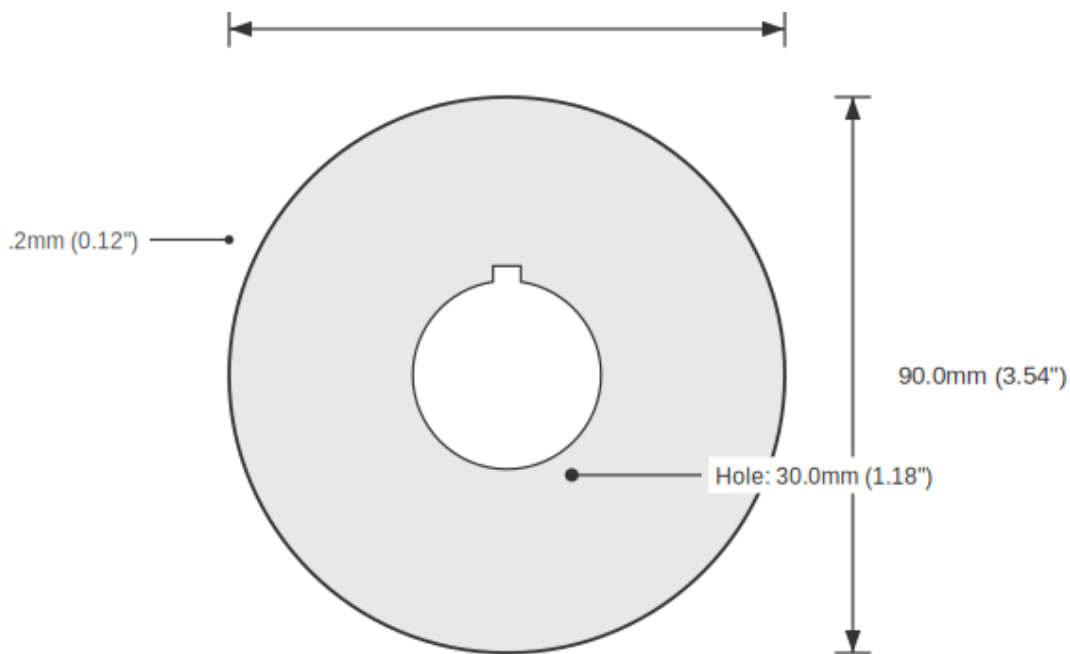

**EMERGENCY / STOP Push Button Legend Plate - 30mm White on Red**

SKU: CIR90-30-RW-EMSTOP-R

Category: Ring Tags

Color: White On Red

Device Size: 30mm

ENGRAVED TEXT

Line 1: "EMERGENCY"

Line 2: "STOP"

SPECIFICATIONS

Device Size	30mm
Tag Dimensions	38.8 x 56.2 mm
Hole Diameter	30mm
Material	2-Ply Laser Engraved Modified Acrylic
Engraving Depth	0.003" (0.076mm) - Depth may vary
Surface Finish	Matte
Thickness	0.0625" (1.6mm)
Cutting Method	Laser

TOLERANCES

Length: +/-0.12" | Width: +/-0.12" | Thickness: +/-5%

DURABILITY & ENVIRONMENT

- UV Tested: 3+ years without significant color change (ISO 4892-3)
- Suitable for outdoor use
- Temperature Range: -40F to 200F

Product: EMERGENCY / STOP Push Button Legend Plate - 30mm White on Red

SKU: CIR90

DIMENSIONS

Overall Width	38.8mm (1.53")
Overall Height	56.2mm (2.21")
Hole Diameter	30.0mm (1.18")
Text Size	3.2mm (0.12")