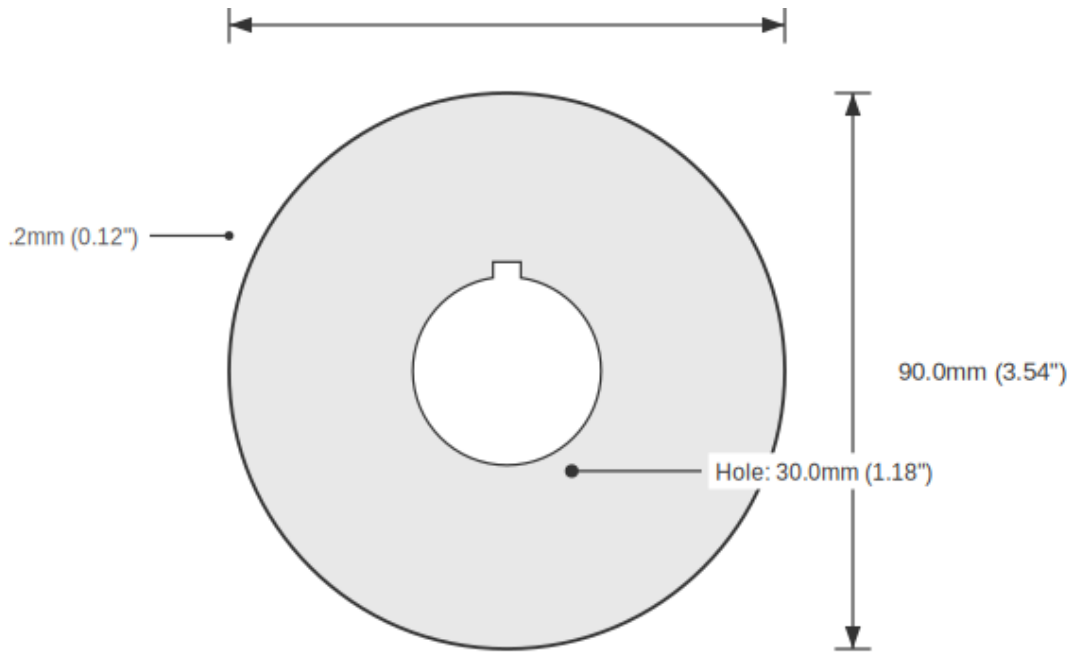

**EMERGENCY / STOP Push Button Legend Plate - 30mm  
Black on Yellow**

SKU: CIR90-30-RW-EMSTOP-Y

Category: Ring Tags

Color: Black On Yellow

Device Size: 30mm

**ENGRAVED TEXT**

Line 1: "EMERGENCY"

Line 2: "STOP"

**SPECIFICATIONS**

Device Size	30mm
Tag Dimensions	38.8 x 56.2 mm
Hole Diameter	30mm
Material	2-Ply Laser Engraved Modified Acrylic
Engraving Depth	0.003" (0.076mm) - Depth may vary
Surface Finish	Matte
Thickness	0.0625" (1.6mm)
Cutting Method	Laser

**TOLERANCES**

Length: +/-0.12" | Width: +/-0.12" | Thickness: +/-5%

**DURABILITY & ENVIRONMENT**

- UV Tested: 3+ years without significant color change (ISO 4892-3)
- Suitable for outdoor use
- Temperature Range: -40F to 200F

**Product: EMERGENCY / STOP Push Button Legend Plate - 30mm Black on Yellow**

SKU: CIR90

**DIMENSIONS**

Overall Width	38.8mm (1.53")
Overall Height	56.2mm (2.21")
Hole Diameter	30.0mm (1.18")
Text Size	3.2mm (0.12")