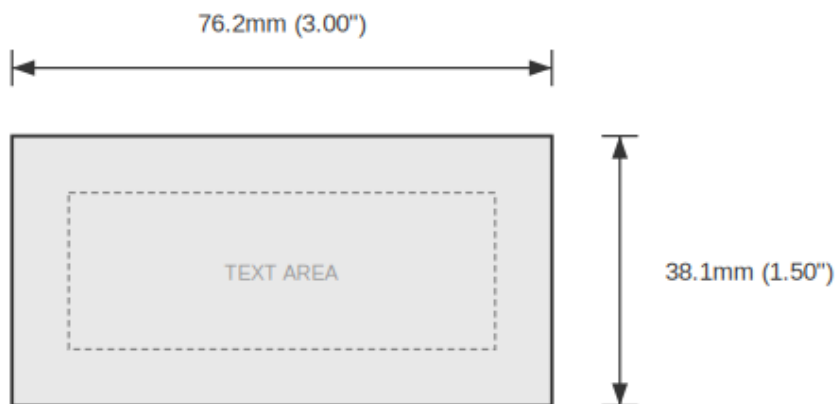

KEEP / CLOSED Safety Label - 3" x 1.5" Black on Yellow

SKU: TB-RCT-30X15-BY-A-CD5537

Category: Rectangle Labels

Color: Black On Yellow

**ENGRAVED TEXT**

Line 1: "KEEP"
Line 2: "CLOSED"

SPECIFICATIONS

Width	76.2mm (3.00")
Height	38.1mm (1.50")
Material	2-Ply Engraved Modified Acrylic
Engraving Depth	0.003" (0.076mm) - Depth may vary
Surface Finish	Matte
Thickness	0.0625" (1.6mm)
Cutting Method	Precision Cut

TOLERANCES

Length: +/-0.12" | Width: +/-0.12" | Thickness: +/-5%

DURABILITY & ENVIRONMENT

- UV Tested: 3+ years without significant color change (ISO 4892-3)
- Suitable for outdoor use
- Temperature Range: -40F to 200F

Product: KEEP / CLOSED Safety Label - 3" x 1.5" Black on Yellow

SKU: TB-RC

DIMENSIONS

Width	76.2mm (3.00")
Height	38.1mm (1.50")
Text Size	5.0mm (0.20")
Color	Black On Yellow
Corner Style	Square
Holes	No
Mounting	Adhesive backing

NOTES

1. All dimensions in millimeters unless otherwise noted
2. Drawing not to scale
3. See page 1 for manufacturing tolerances
4. Custom sizes available upon request