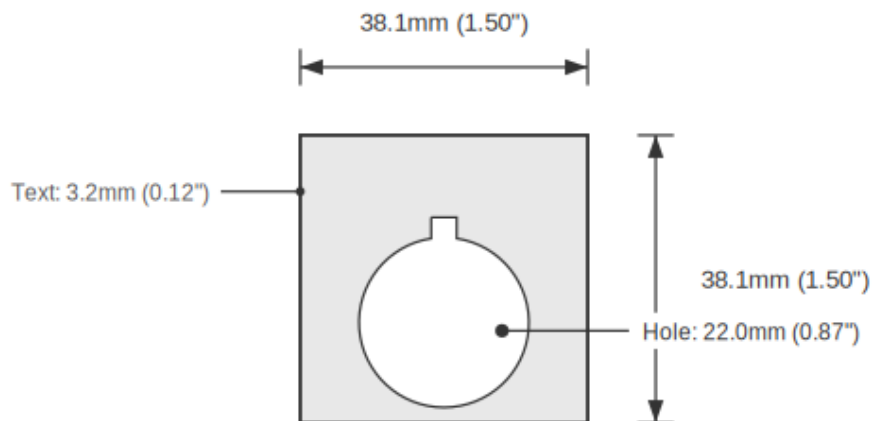

Device Size	22mm
Tag Dimensions	32.7 x 46.0 mm
Hole Diameter	22mm
Material	2-Ply Engraved Modified Acrylic
Engraving Depth	0.003" (0.076mm) - Depth may vary
Surface Finish	Matte
Thickness	0.0625" (1.6mm)
Cutting Method	Precision Cut

TOLERANCES

Length: +/-0.12" | Width: +/-0.12" | Thickness: +/-5%

DURABILITY & ENVIRONMENT

- UV Tested: 3+ years without significant color change (ISO 4892-3)
- Suitable for outdoor use
- Temperature Range: -40F to 200F

Product: JOG Push Button Legend Plate - 22mm White on Black (Allen-Bradley)

SKU: TB-R2

DIMENSIONS

Overall Width	32.7mm (1.29")
Overall Height	46.0mm (1.81")
Hole Diameter	22.0mm (0.87")
Text Size	3.2mm (0.12")

NOTES

1. All dimensions in millimeters unless otherwise noted
2. Drawing not to scale
3. See page 1 for manufacturing tolerances
4. Custom sizes available upon request