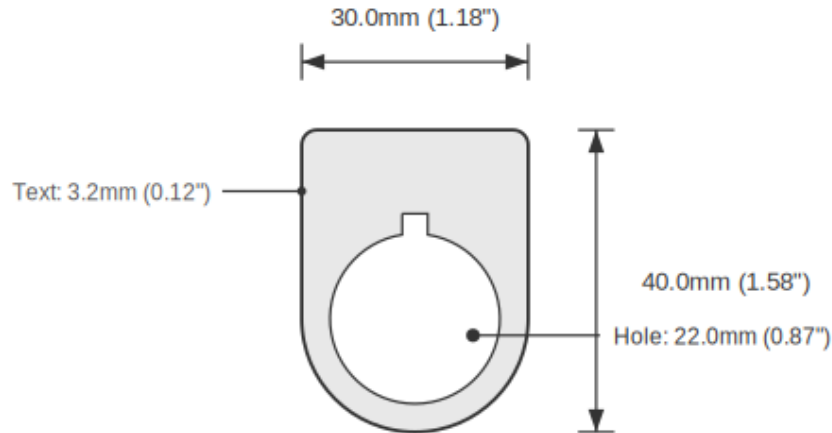

Device Size	22mm
Tag Dimensions	32.7 x 46.0 mm
Hole Diameter	22mm
Material	2-Ply Laser Engraved Modified Acrylic
Engraving Depth	0.003" (0.076mm) - Depth may vary
Surface Finish	Matte
Thickness	0.0625" (1.6mm)
Cutting Method	Laser

TOLERANCES

Length: +/-0.12" | Width: +/-0.12" | Thickness: +/-5%

DURABILITY & ENVIRONMENT

- UV Tested: 3+ years without significant color change (ISO 4892-3)
- Suitable for outdoor use
- Temperature Range: -40F to 200F

Product: JOG Push Button Legend Plate - 22mm White on Black (Allen-Bradley)

SKU: TB-R2

DIMENSIONS

Overall Width	32.7mm (1.29")
Overall Height	46.0mm (1.81")
Hole Diameter	22.0mm (0.87")
Text Size	3.2mm (0.12")

NOTES

1. All dimensions in millimeters unless otherwise noted
2. Drawing not to scale
3. See page 1 for manufacturing tolerances
4. Custom sizes available upon request