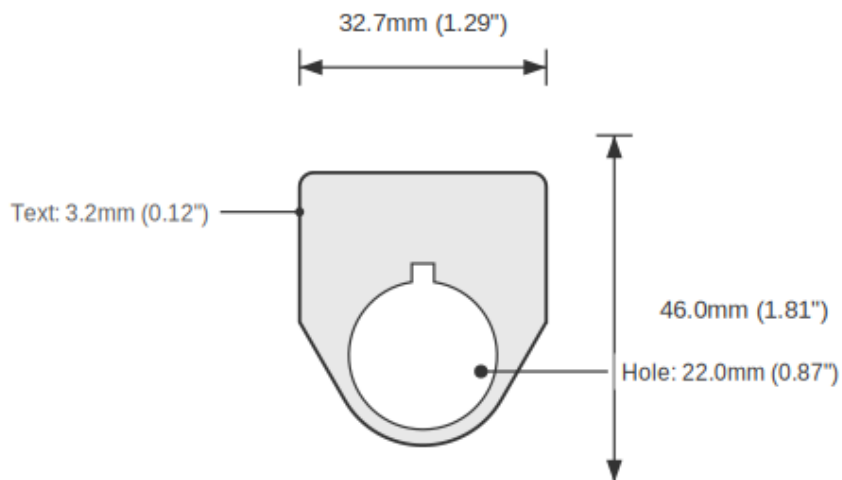

Device Size	22mm
Tag Dimensions	32.7 x 46.0 mm
Hole Diameter	22mm
Material	2-Ply Laser Engraved Modified Acrylic
Engraving Depth	0.003" (0.076mm) - Depth may vary
Surface Finish	Matte
Thickness	0.0625" (1.6mm)
Cutting Method	Laser

TOLERANCES

Length: +/-0.12" | Width: +/-0.12" | Thickness: +/-5%

DURABILITY & ENVIRONMENT

- UV Tested: 3+ years without significant color change (ISO 4892-3)
- Suitable for outdoor use
- Temperature Range: -40F to 200F

Product: JOG Push Button Legend Plate - 22mm White on Black (Allen-Bradley)

SKU: TB-R2

DIMENSIONS

Overall Width	32.7mm (1.29")
Overall Height	46.0mm (1.81")
Hole Diameter	22.0mm (0.87")
Text Size	3.2mm (0.12")

NOTES

1. All dimensions in millimeters unless otherwise noted
2. Drawing not to scale
3. See page 1 for manufacturing tolerances
4. Custom sizes available upon request